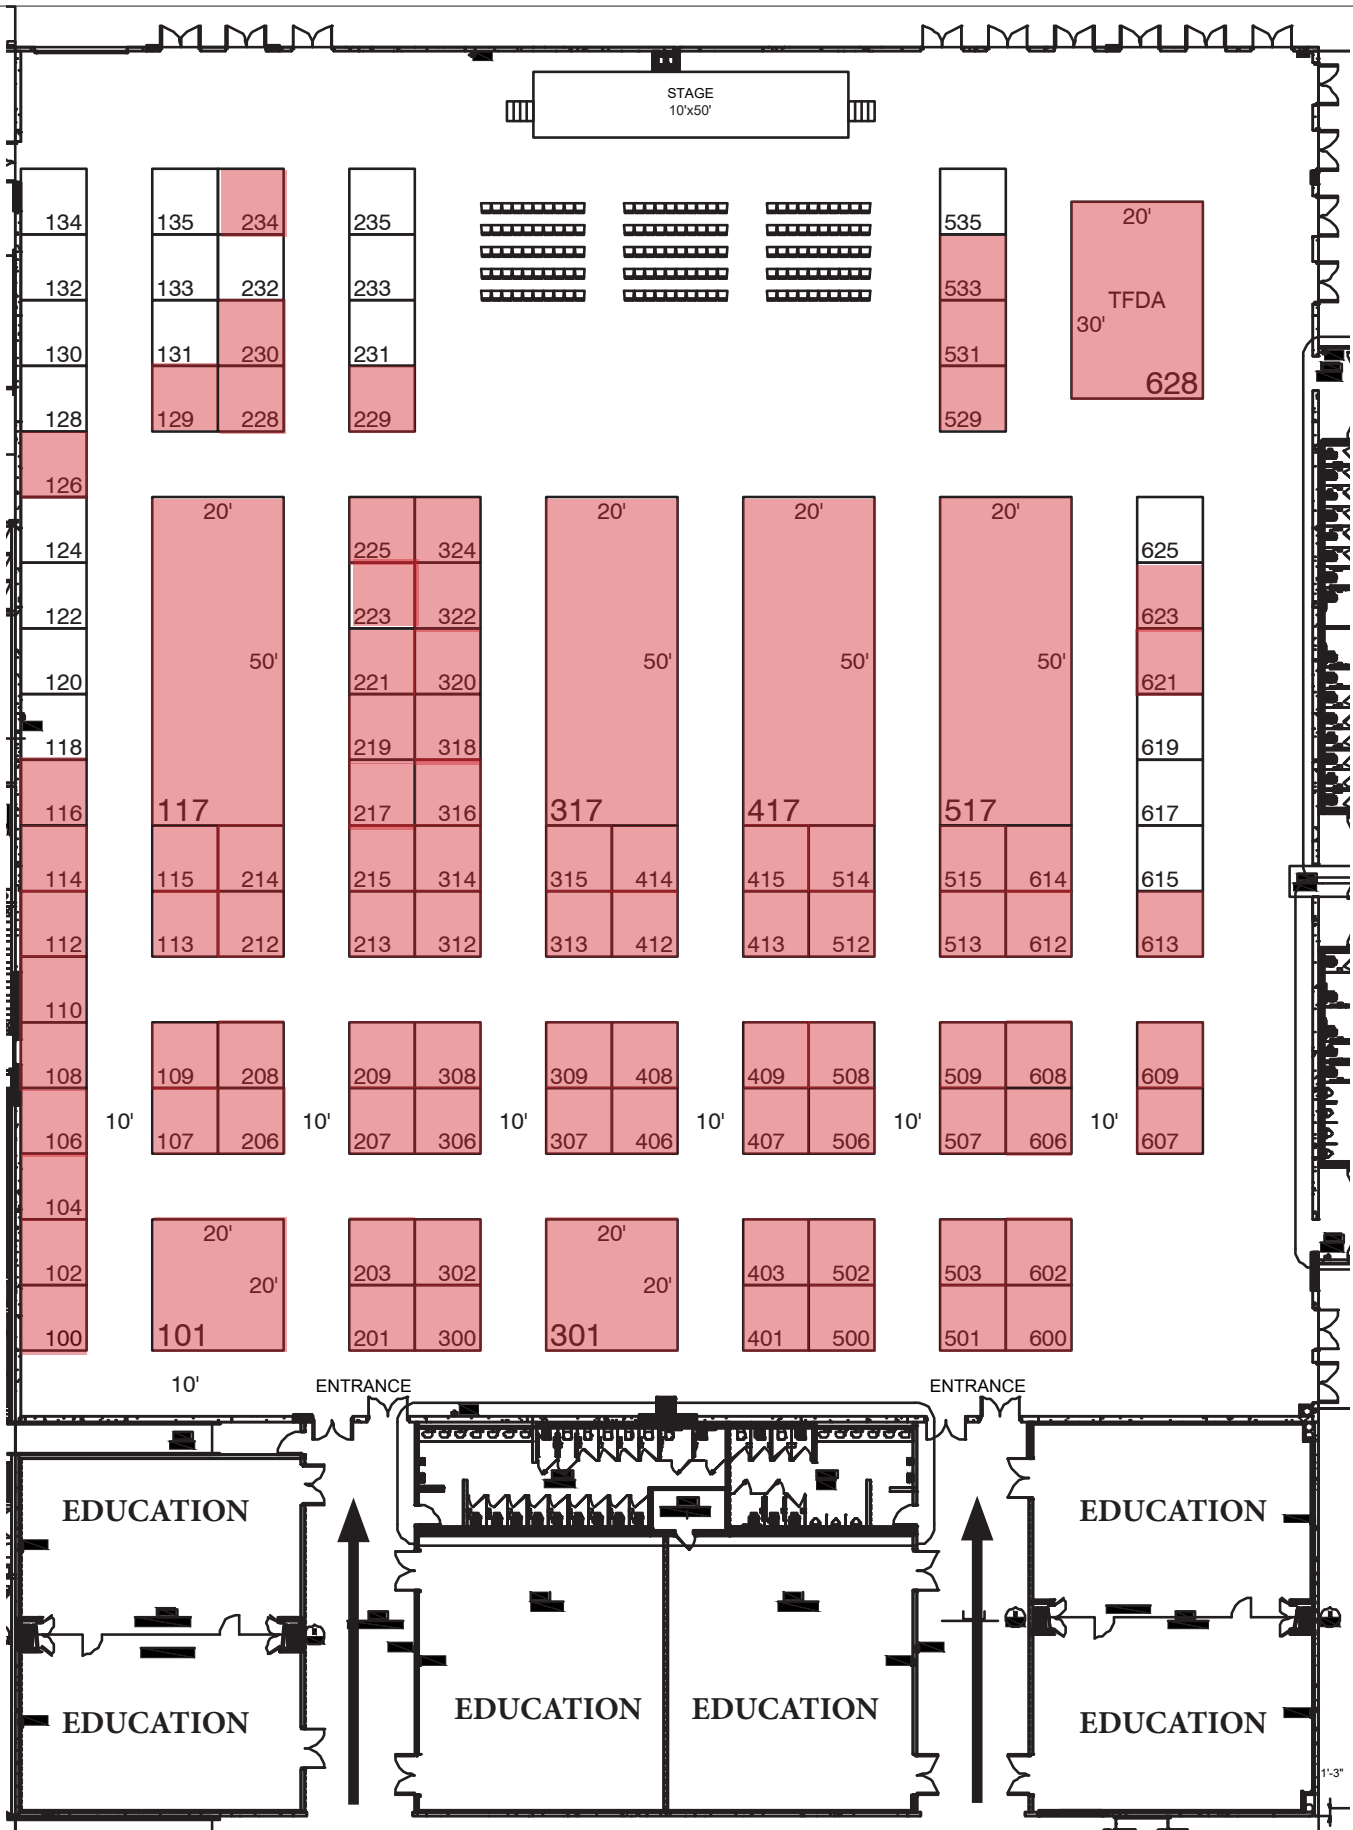

# Texas Funeral Directors Convention 2026

June 7 - 10, 2026

Marriott Convention Center / Exhibit Hall / Allen, Texas

3D Crystal Memories Limited Company	234	Full Circle Aftercare	515	Shiva Shade	307
AFP Horizon	509	Funeral Directors Life (FDL)		Shields Professional Vehicles	417
aftercare partners	208	Funeral Home Gifts	506	SinoSource	207
American Crematory Equip.	406	FuneralOne	108, 110	South West Professional Vehicles	317
Angel Wings-DFW Mortuary	229	Funeral Women Lead	223	Starmark	409
Arrange Hub	107	Genesis Whole-Body Donation Program	114	T.A.C.T. Fort Worth	621
ASD	503	Global Atlantic Financial Group	126	Texas Service Life	318, 320
Austin Mortuary Service	214	HERELIES	221	Treasured Memories	608
B-ecologic Ltd	228, 230	Hearses by Perches	529, 531, 533	Tribute Printing	612
Bailey Insurance and Risk Management	408	Homesteaders Life	401	TruCare BioClean	129
Batesville	201, 203	In Bloom Flowers	415	Tukios	314
Bryant Cremation	316	KBR/SPARC	308	United Benefits Inc.	106
C & J Financial	413	Matthews Aurora	600, 602	Unity Financial Life	302
CO International	225, 324	Messenger	306	Wellable	513
Commonwealth Institute	508	Miller & Sons (Legacy)	517	Wilbert	101, 102
Core Scientific	315	Link Funeral Funding	215	Wise Products	301
Cremation Systems	614	Monarch Resources	101	Vaughn Specialty Vehicles	117
Custom Air Trays	312	My Headstones	403	Veterans Land Board / Texas State Vet Cemeteries	115
Cutco	109	National Cemetery Admin.	113	Viewlogies	322
Dead Serious Repairs LLC	116	NGL	500	VIP Accidents LLC	623
Director's Answering Svc.	112	Nunez & Associates	512		
Doric Texas	606	Osiris Software	104		
Eagle's Wings Air (EWA)	609	Passare	217		
East Texas Mortuary	414	Precoa	501		
Express Funeral Funding	407	Premier Preeed Marketing	507		
First Financial Bank	209	Regions Bank	309		
Forever LT	502	Riley Garner Memorial	213		
Foresight Companies (The)	212	Security National Life	313, 412		
Friged Fluid Company	300	Selected Funeral Life	514		
Frontier Mortuary Supply	613	SERVPRO			
FT North America	206				